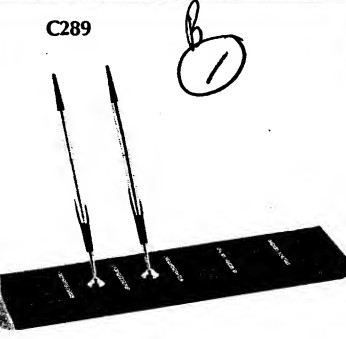

396

397

J237

M257

G237

C289

W289

3DH Walnut and slate, 3 x 12". High-intensity lamp with telescoping swivel arm. \$5 pen and ball pen \$75.00